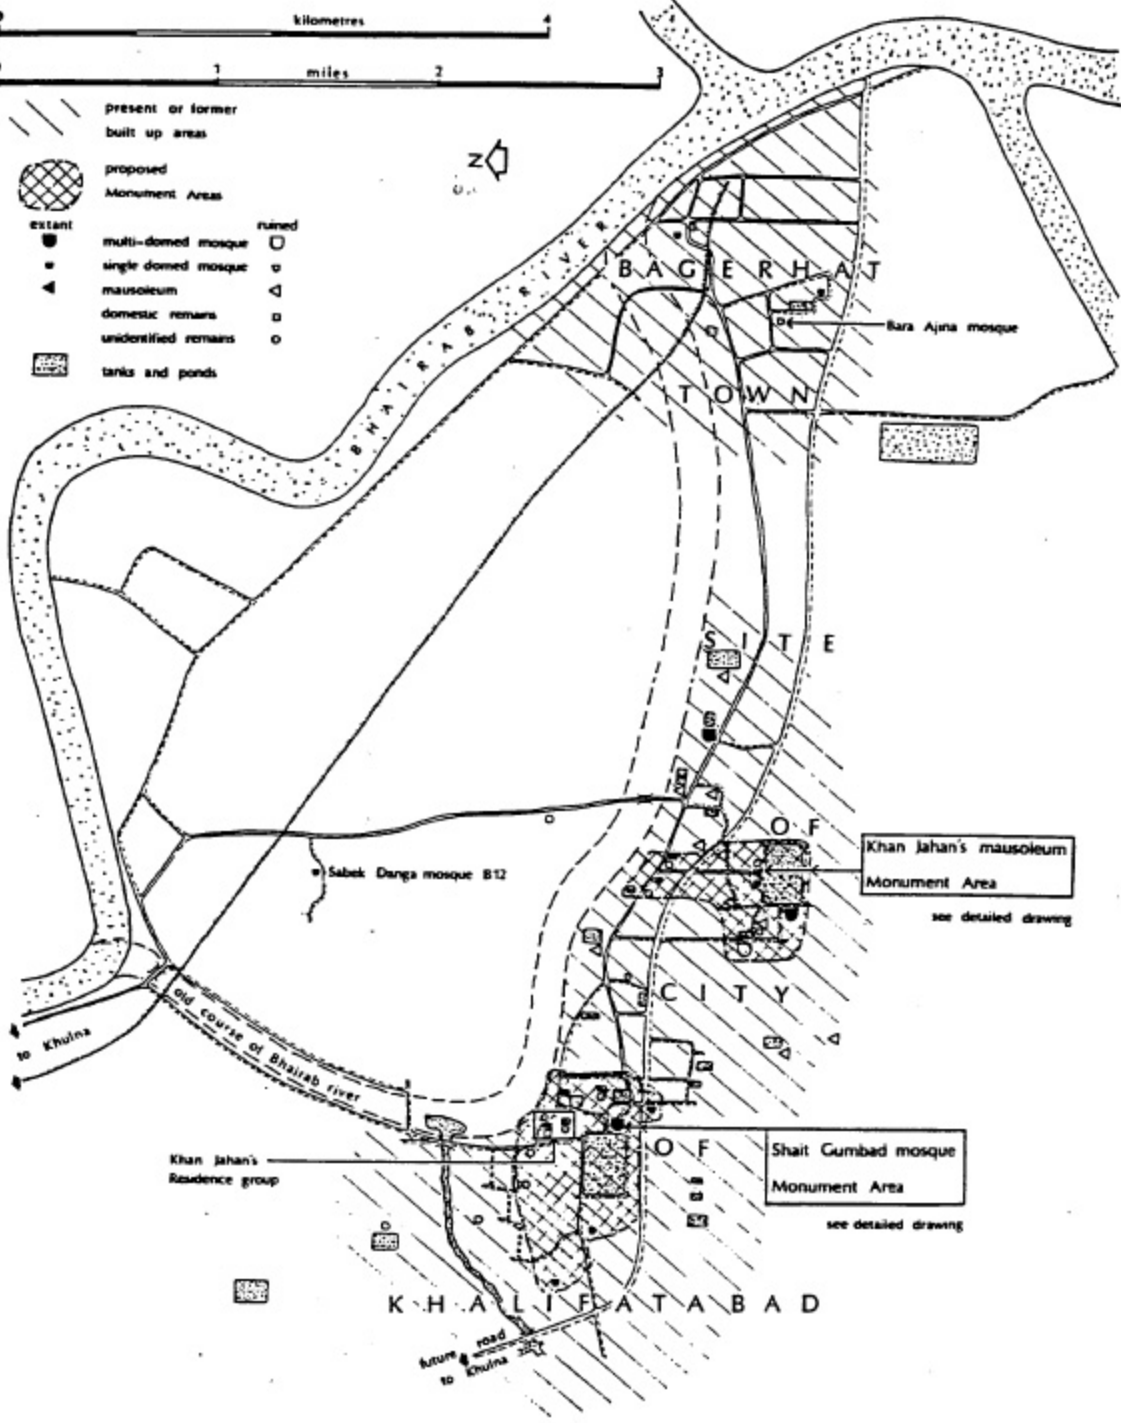

0 kilometres

0 1 2 miles

present or former  
built up areas

proposed  
Monument Areas

estant

multi-domed mosque

single domed mosque

mausoleum

○

Khan Jahan's mausoleum  
Monument Area

see detailed drawing

Shait Gumbad mosque  
Monument Area

see detailed drawing

BAGERHAT · LAYOUT OF OLD CITY OF KHALIFATABAD