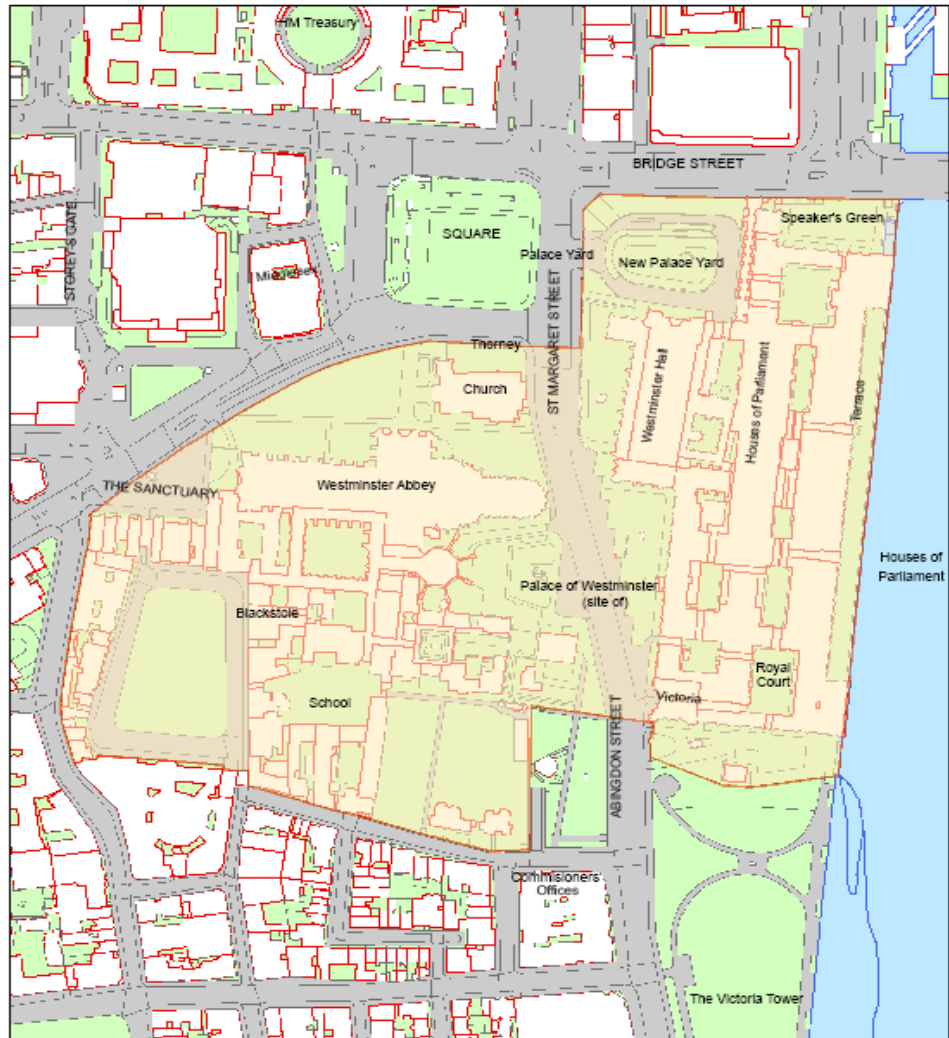

The Palace of Westminster, Westminster Abbey and St. Margaret's Church

Old Area = 9.41 Ha
New Area = 10.26 Ha