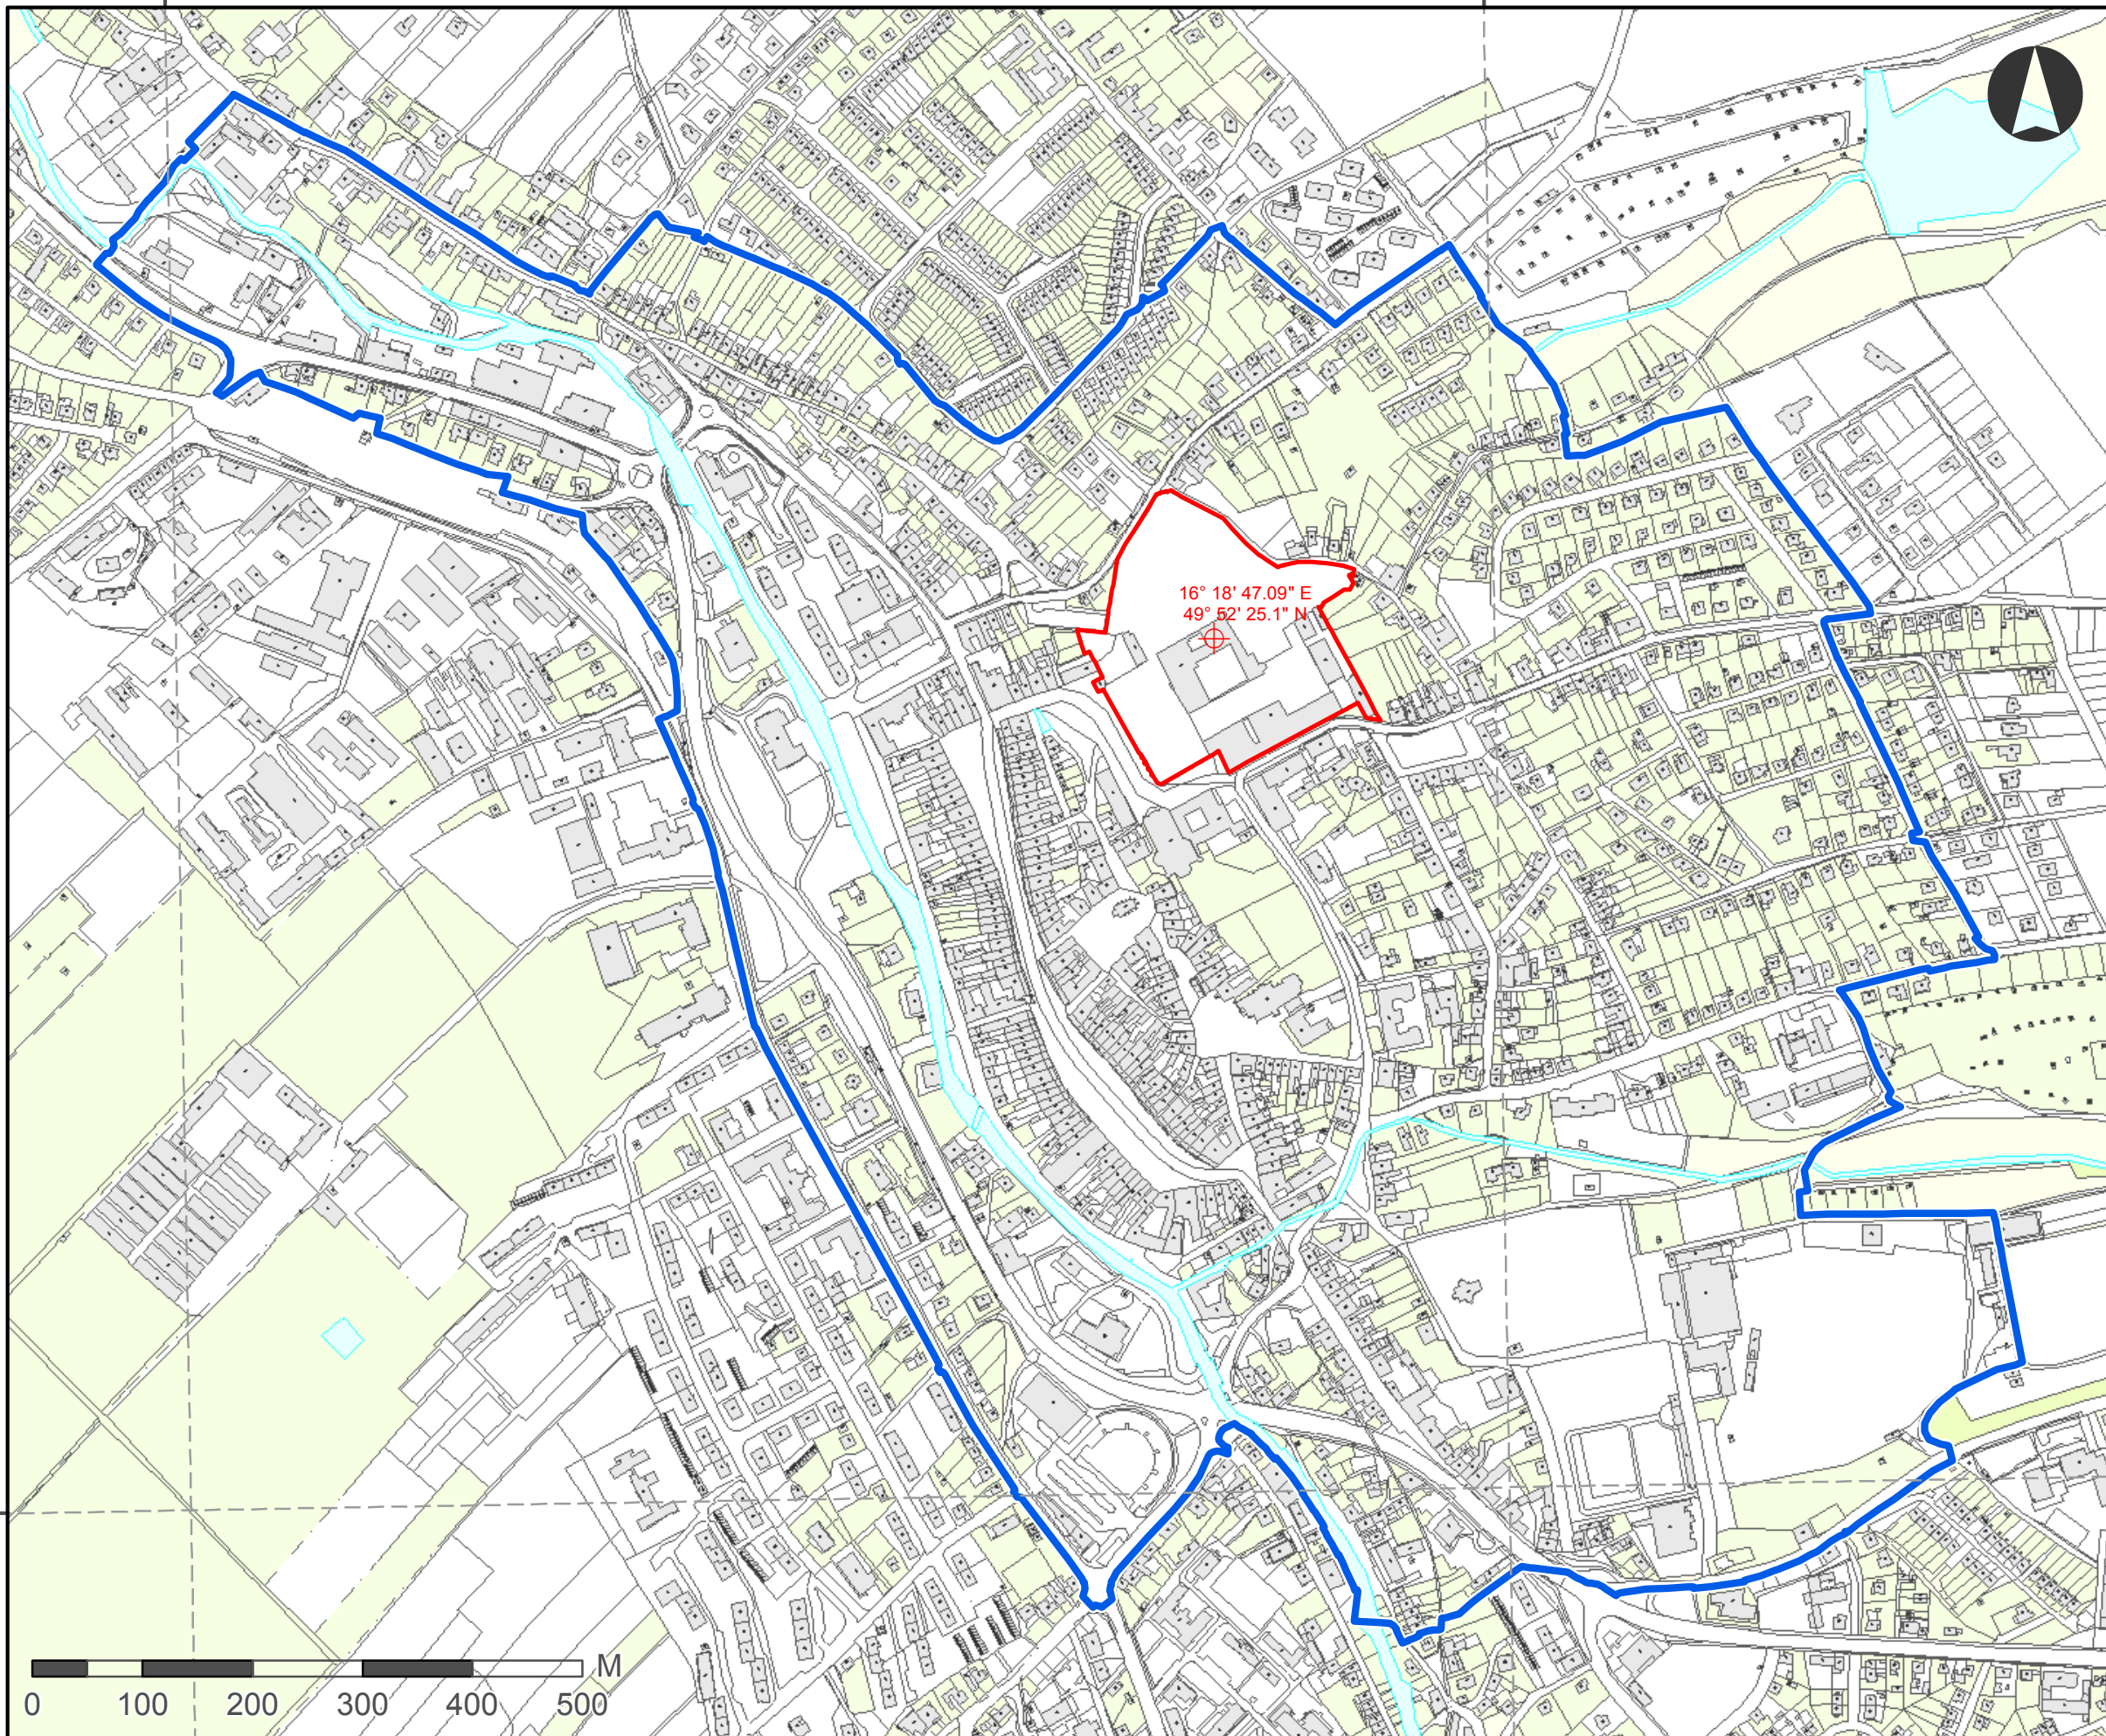

Litomyšl Castle, Id. N° 901

-  Main Identification Point of the World Heritage Property
-  Area of the World Heritage Property
-  Buffer Zone of the World Heritage Property

WH Property: 4.25 ha
Buffer Zone: 118.13 ha
Total: 122,38 ha

1:6 000

20. 8. 2015

© National Heritage Institute, Czech Republic

Base maps of CR WMS SM5
© Český úřad zeměměřičský a katastrální

Map projection: WGS84/UTM zone 33N

49°52'0\"/>

16°18'0\"/>

16°19'0\"/>

Litomyšl Castle, Id. N° 901

⊕ Main Identification Point of the World Heritage Property

□ Area of the World Heritage Property

WH Property: 4.25 ha

1:2 000

20. 8. 2015

© National Heritage Institute, Czech Republic