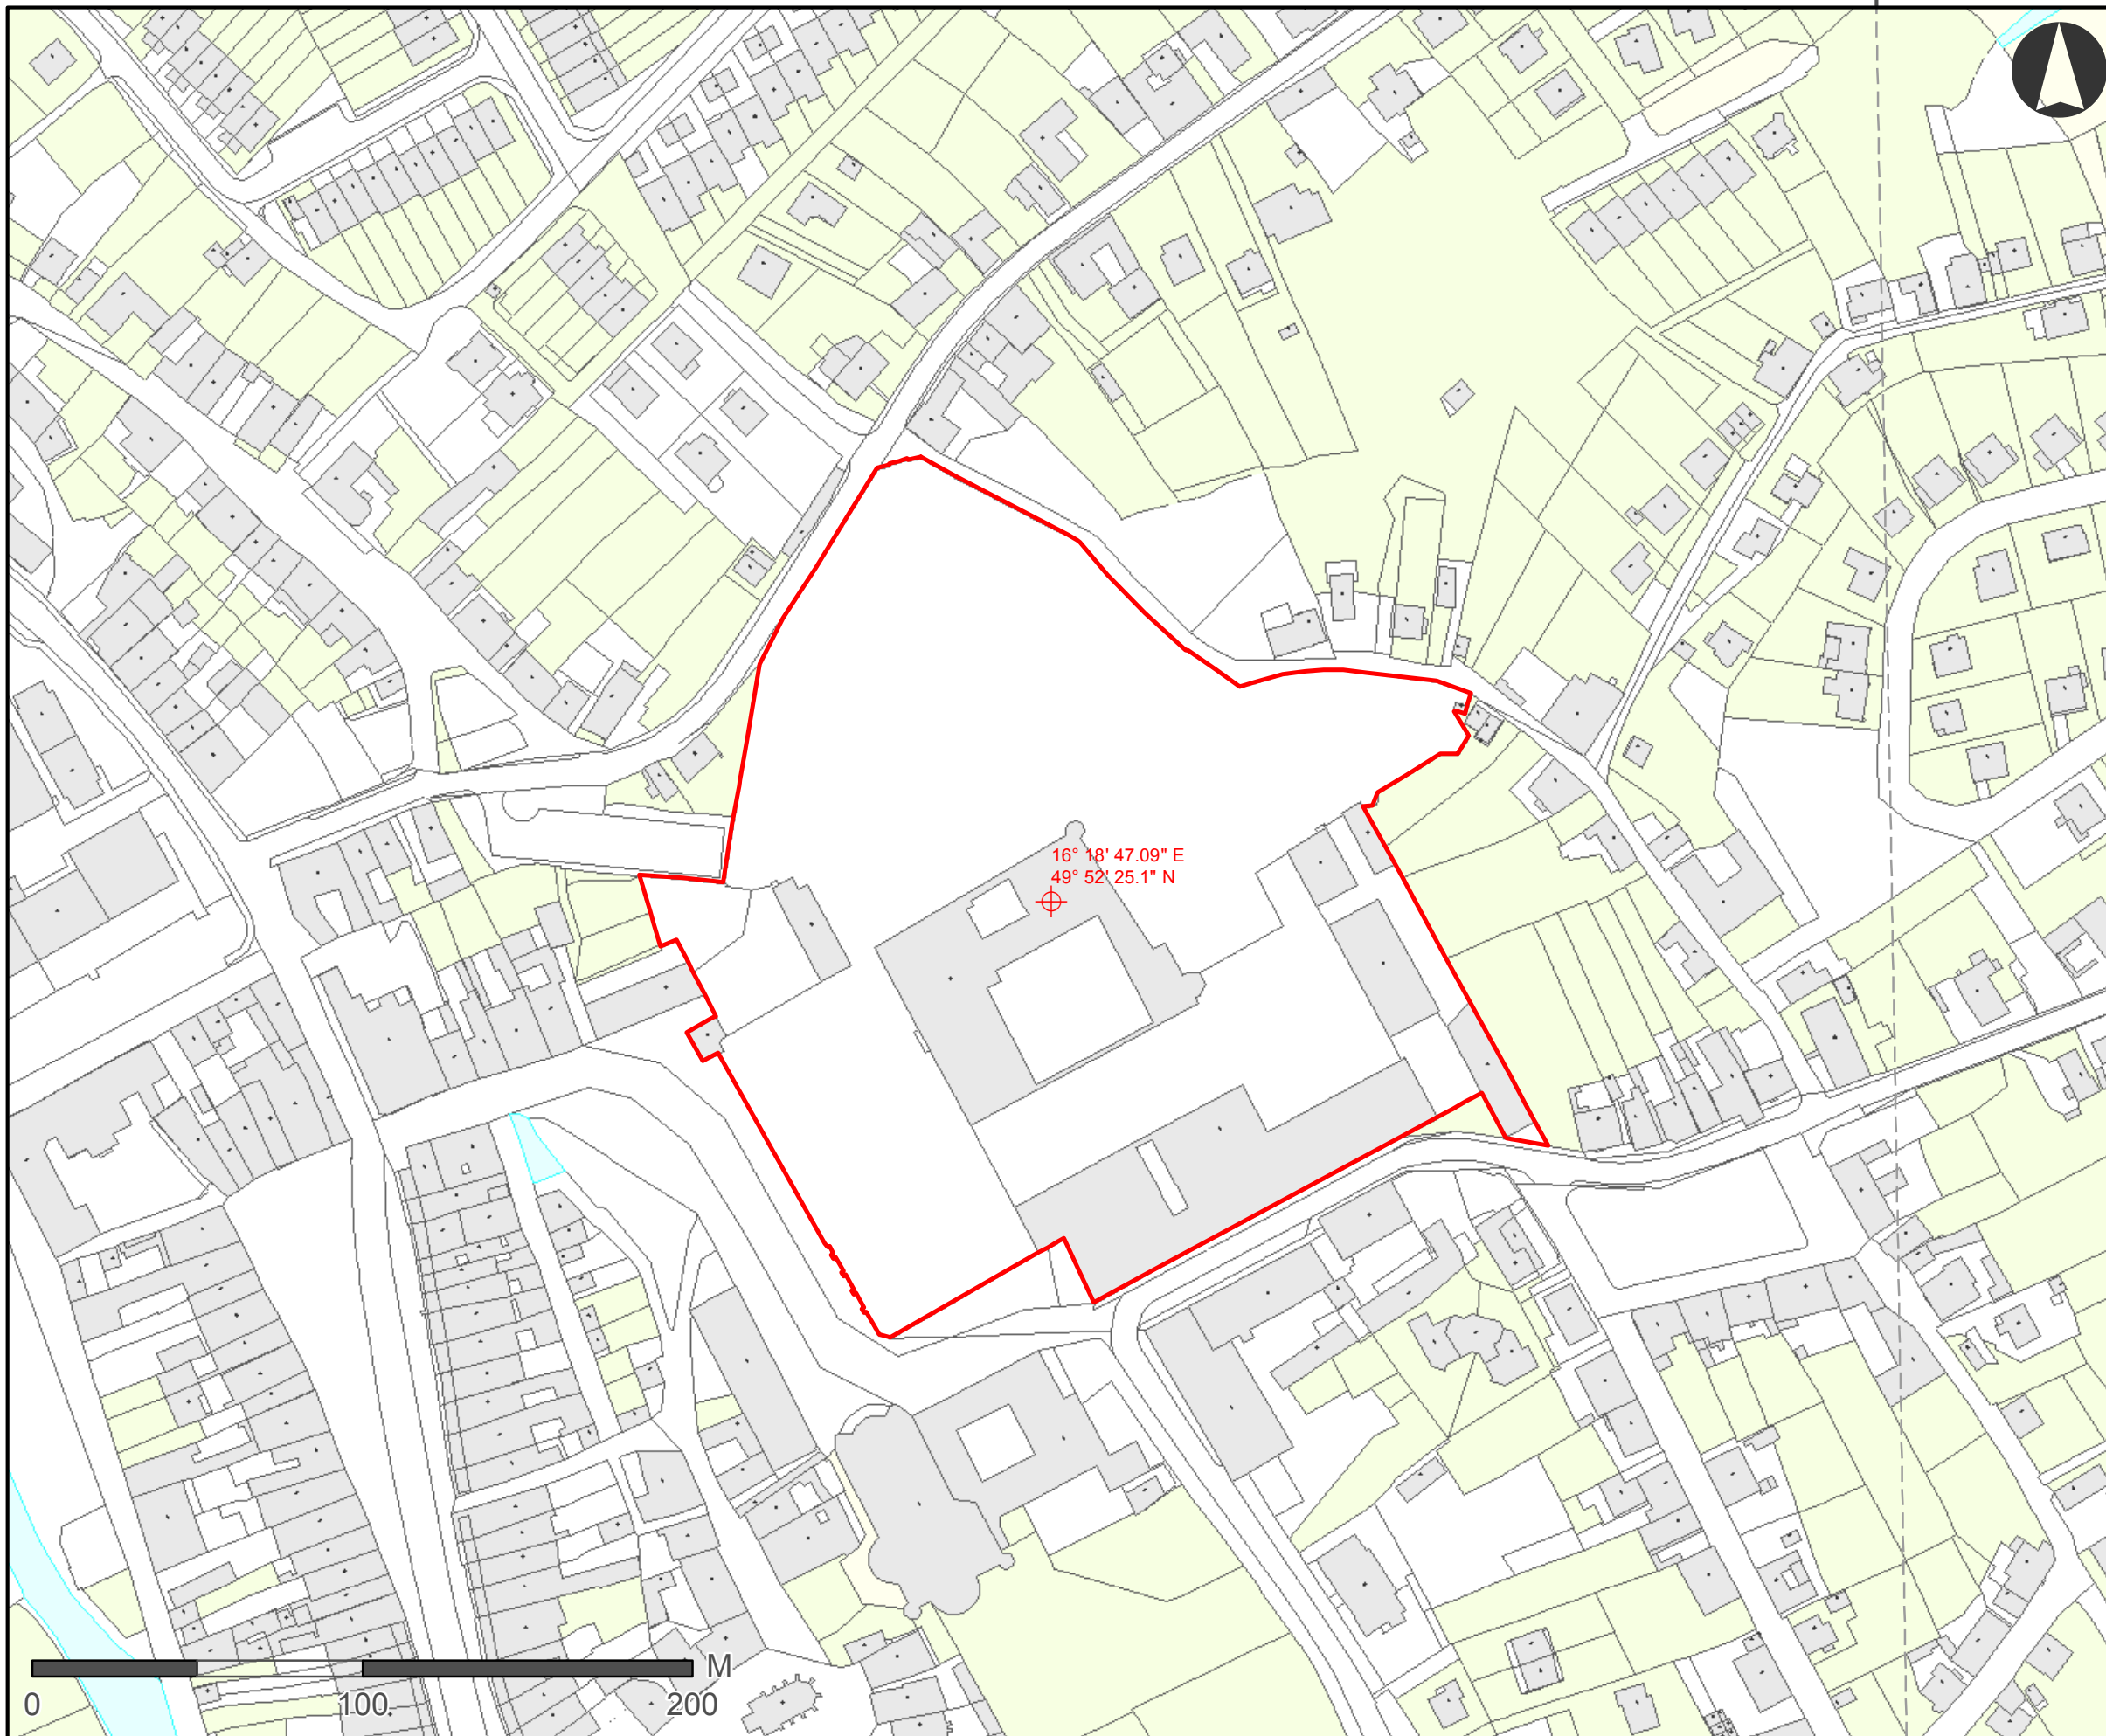

Litomyšl Castle, Id. N° 901

-  Main Identification Point of the World Heritage Property
-  Area of the World Heritage Property
-  Buffer Zone of the World Heritage Property

WH Property: 4.25 ha
Buffer Zone: 118.13 ha
Total: 122,38 ha

1:6 000

20. 8. 2015

© National Heritage Institute, Czech Republic

Base maps of CR WMS SM5
© Český úřad zeměměřičský a katastrální

Map projection: WGS84/UTM zone 33N

49°52'0\"/>

16°18'0\"/>

16°19'0\"/>

Litomyšl Castle, Id. N° 901

⊕ Main Identification Point of the World Heritage Property

□ Area of the World Heritage Property

WH Property: 4.25 ha

1:2 000

20. 8. 2015

© National Heritage Institute, Czech Republic