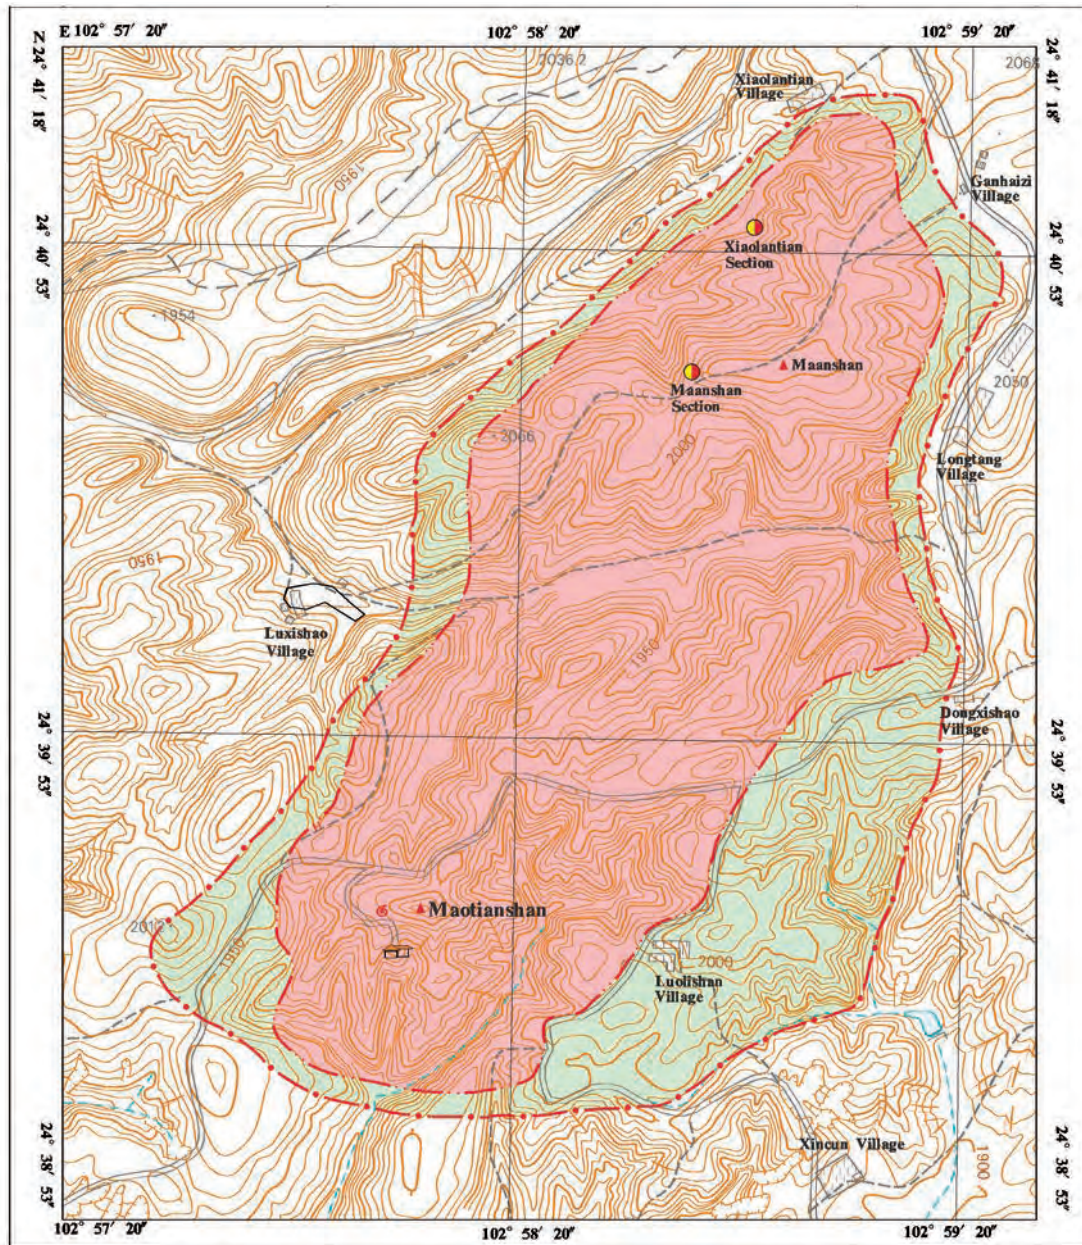

Detailed Map of the Chengjiang Fossil Site

Legend

- | | | | | |
|---|---|---|---|--|
|  Nominated Property |  Buffer Zone |  Hill |  Trail |  Road |
|  Initial discovery site of Chengjiang fossil |  Stratigraphic section |  Paleontology research station |  Village | |