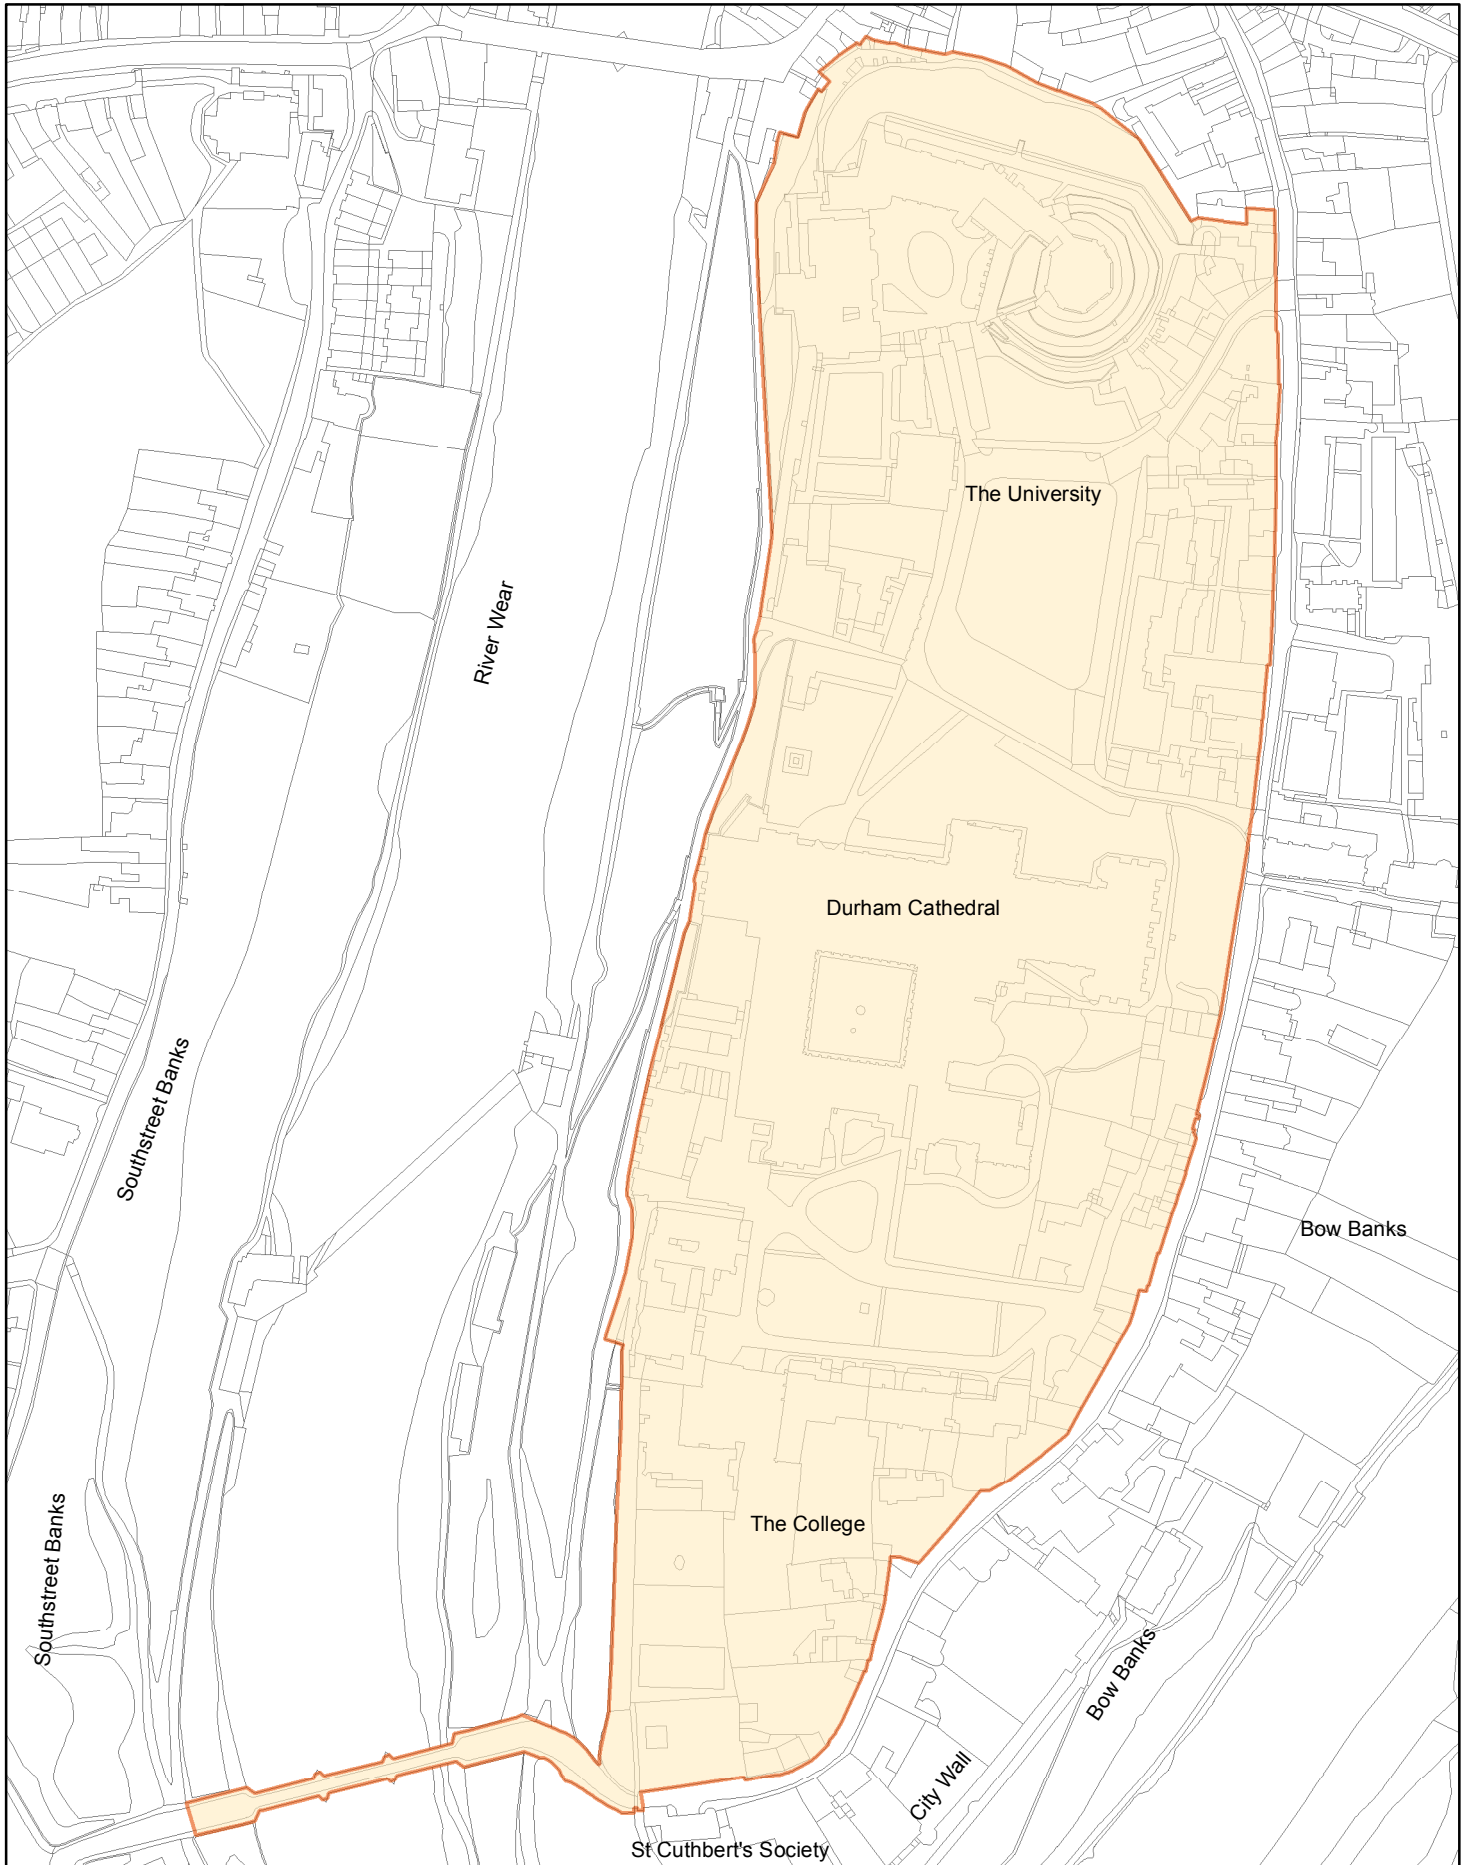

# Durham Castle and Cathedral World Heritage Site

0 50 100 Meters

 Durham Castle and Cathedral World Heritage Site