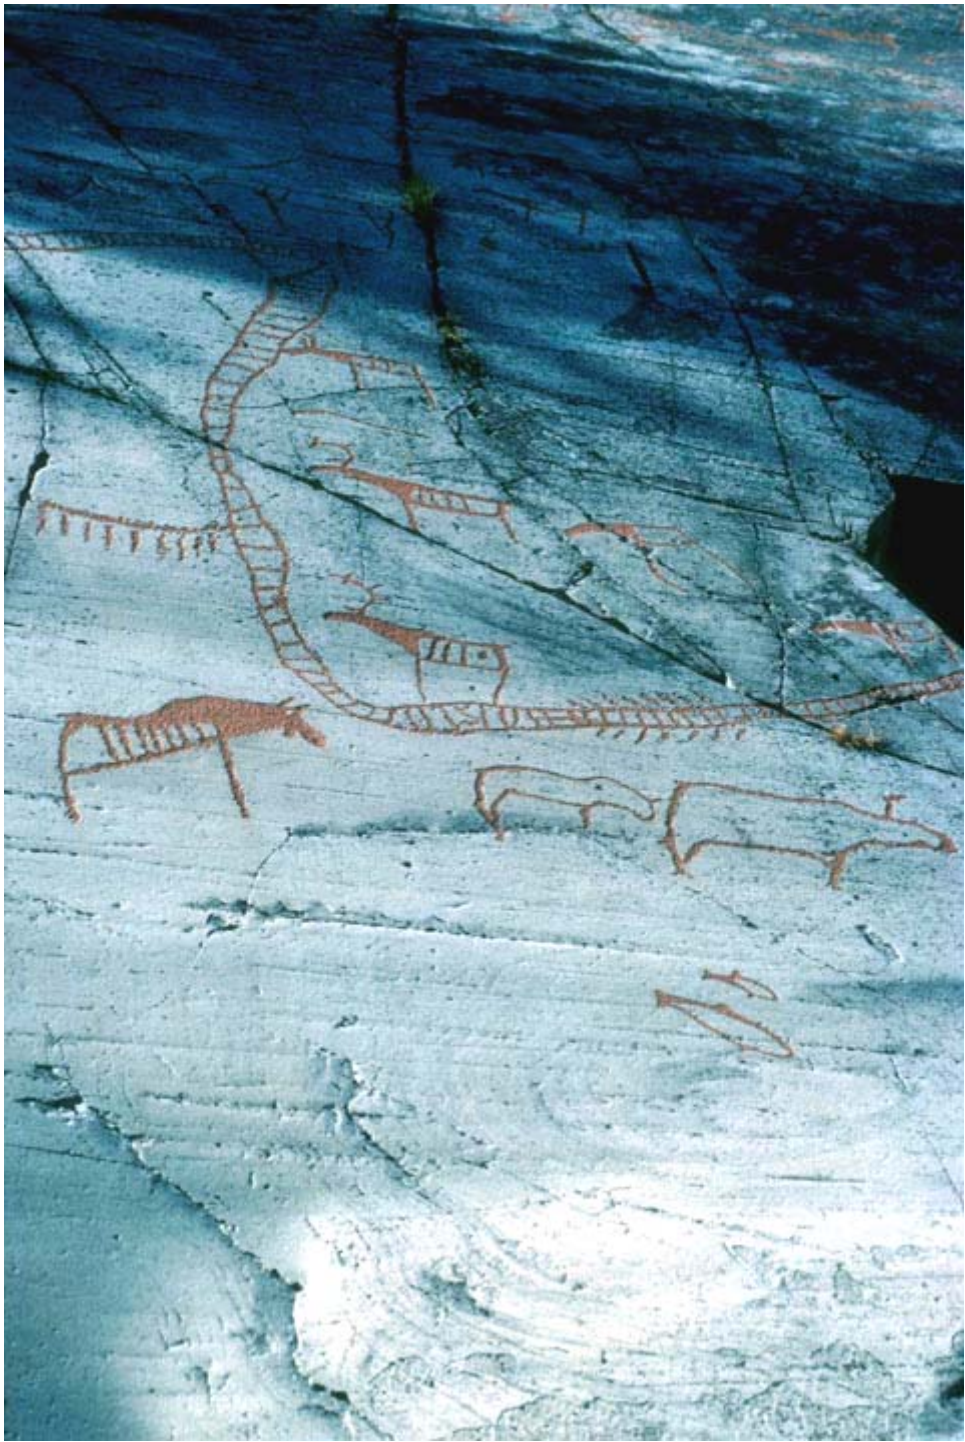

The Alta Petroglyphs

Senior Adviser Dag Myklebust
The Norwegian Directorate for Cultural Heritage

Narvik 30 November 2007

The Storsteinen location

The Amtmannsnes location

The Transferdalen location

The Kåfjord location